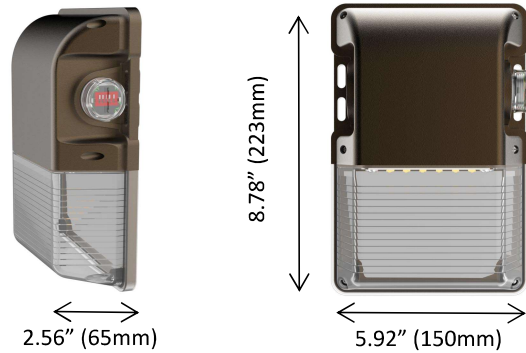

## LED Mini Wall Pack - MWP Series

**Application:** Perfect for indoor and outdoor locations such as decks, front doors, porches, patios, corridors, walkways, or any other common areas.

### Dimension

### Specifications

Model	RYA-MWP-962-3W3CCT
Wattage	15W-20W-25W
Dimming	0-10V
Lumen Output	1800-2400-3000Lm
Input Voltage	AC100-277V 50/60Hz
CCT	3000K-4000K-5000K Selectable
CRI	Ra>80
Working Temperature	~4°F ~+113°F / ~20°C ~+40°C
Environment Location	WET LOCATIONS (IP66)
Lens	Clear Stripped
Life Span	Lumen Maintenance over 70% @ 50,000+ Hours
Lamp Shell	Bronze
Accessories Option	<b>PC:</b> Photocell Control Pre-Installed
DLC ID	S-K4BGAD
PCS/BOX	10
Master Box Dimension	L390*W335*H245mm / 15.35"x13.18"x9.65"
Master Box Weight	7.1KG / 15.65LB

### Feature

The transparent cover on the side can be screwed off easily.