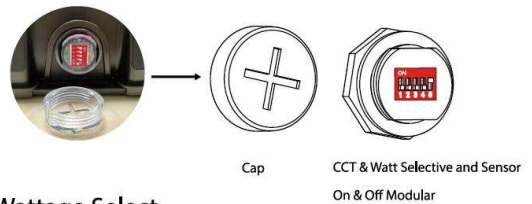

### Dimension

### Specifications

Model	RYA-MWP-962-3W3CCT
Wattage	15W-20W-25W
Dimming	0-10V
Lumen Output	1800-2400-3000Lm
Input Voltage	AC100-277V 50/60Hz
CCT	3000K-4000K-5000K Selectable
CRI	Ra>80
Working Temperature	~4°F ~+113°F / ~20°C ~+40°C
Environment Location	WET LOCATIONS (IP66)
Lens	Clear Stripped
Life Span	Lumen Maintenance over 70% @ 50,000+ Hours
Lamp Shell	Bronze
Accessories Option	<b>PC:</b> Photocell Control Pre-Installed
DLC ID	S-K4BGAD
PCS/BOX	10
Master Box Dimension	L390*W335*H245mm / 15.35"x13.18"x9.65"
Master Box Weight	7.1KG / 15.65LB

### Feature

The transparent cover on the side can be screwed off easily.